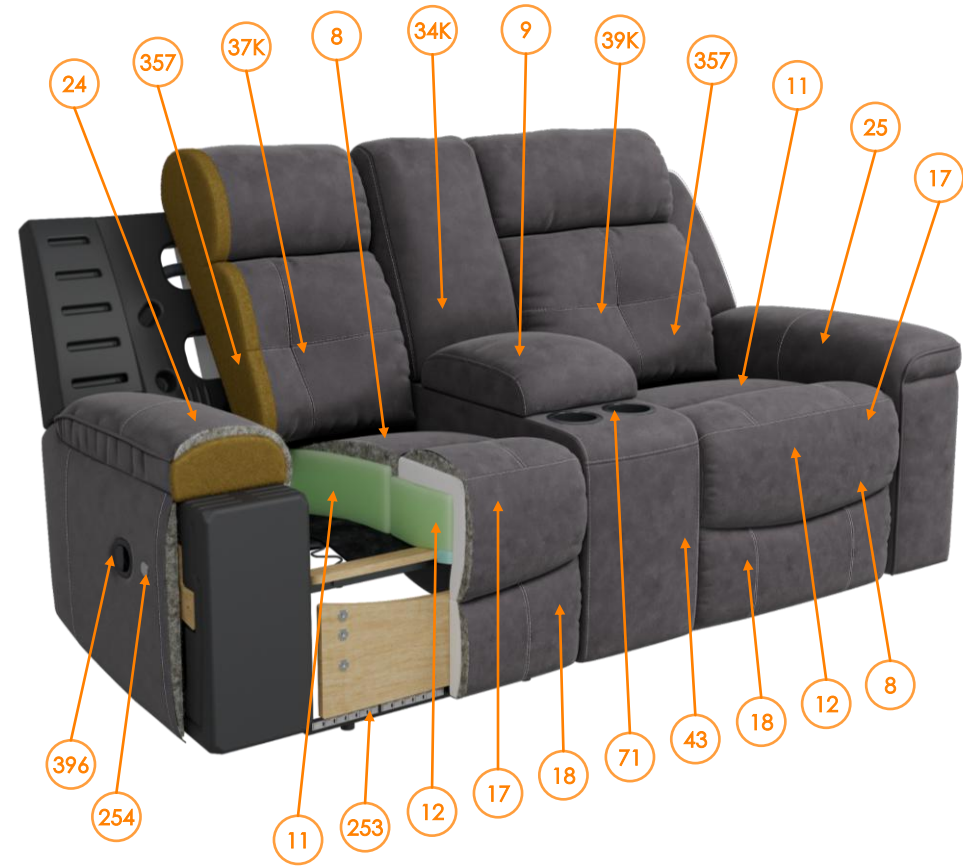

RP's information 6360594

Call out	Part Number	Description	Qty	Material
8	6360588131	CHAISE PAD	2	Fabric
9	6360594090	CONSOLE ARMREST	1	Fabric
11	421060RP	POLY C BACK CUSH	2	FOAM, LMF
12	421051RP	POLY C FRONT CUSH	2	FOAM, LMF
17	428078RP	POLY FRT CHAISE	2	FOAM, LMF
18	424133RP	POLY OTTO	2	FOAM, LMF
24	6360588181	LAF IN/OUT ARM	1	Fabric
25	6360588281	RAF IN/OUT ARM	1	Fabric
43	6360594021	CONSOLE ARM	1	Fabric
71	30846RP	54MM TAPERED CUPHOLDER CHROME	2	Plastic
72	30094RP	TUB 3.5 INCH DEEP(SHALLOW TUB)	1	Plastic
101	SBKA-3BMRP	(-A) SB KIT 16X20MM G2 BM	2	Metal
103	862MECHZLMKRP	86-2 ZWAL REC LOVE MECH LAF UNASSEMBLED	1	Metal
104	862MECHZRMKRP	86-2 ZWAL REC LOVE MECH RAF UNASSEMBLED	1	Metal
105	77753RP	RAIL 1467 LP LV	2	Metal
108	75078RP	CTR SECTION BRACKET (SELF TAP)	4	Metal
109	31219RP	L BRACKET LOW PROFILE	2	Metal
134	77903RP	FLOOR GLIDE	8	Plastic
149	76796RP	KD BRACKET AND CLIP ASSEMBLY	2	Metal
177	30031RP	1/4-20X50 UNC BLK FLT HEAD BOLT	2	Metal