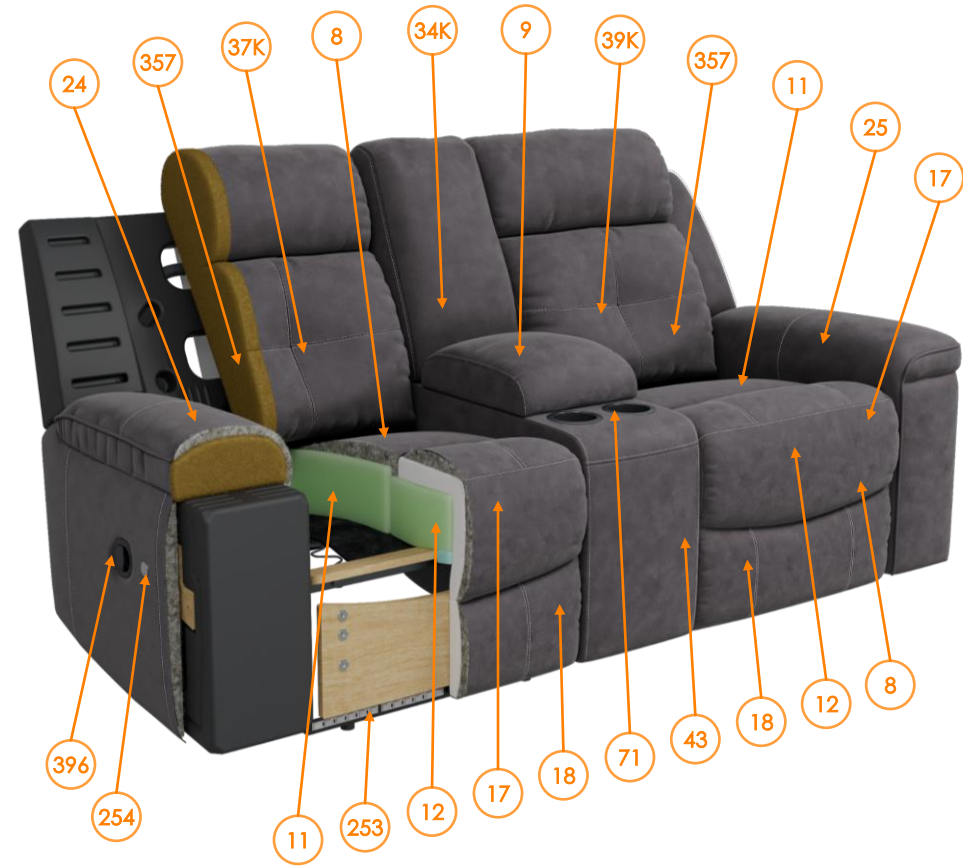

RP's information 6360594

Call out	Part Number	Description	Qty	Material
216	30028RP	LEFT HAND FACING OFFSET KD BRACKET	1	Metal
217	30029RP	RIGHT HAND FACING OFFSET KD BRACKET	1	Metal
235	8056URP	8 X 3/4 PH P/S PBS ZNC	16	Metal
253	32485RP	LED RWB STRIP 1420MM	1	Plastic, Metal
254	32489RP	LED RWB ROUND SILVER BUTTON	1	Plastic, Metal
357	30651RP	FIBER RECYCLED BROWN	5	Fiber
396	73986RP	CAR DOOR HANDLE	2	Plastic, Metal
419	74018RP	HDWE 1/4-20X.75 WSHRHD5/16	4	Metal
425	30030RP	1/4-20X30 UNC BLK FLTHEAD BOLT	2	Metal
426	77075RP	1-4-20X3/4 HX HD ZINC PRECT80	4	Metal
433	72272RP	HDWE 8 X 1 FH SQ PBS BLK	4	Metal
442	30432RP	SOFT CLOSE HINGE	2	Metal
615	31028RP	1/4-20 INSERT D142013HD14-ZN	6	Metal
617	31103RP	RIVET NUT 1/4-20 CPB22520280	24	Metal
649	32442RP	TRANSFORMER 12V/2A OKIN	1	Plastic, Metal
658	32669RP	MTL SUPPORT TUBE LAF SNGL 22.5	1	Metal
659	32670RP	MTL SUPPORT TUBE RAF SNGL 22.5	1	Metal
666	32390RP	BLOWMOLD ARM BRACKET FRONT	2	Metal
667	32391RP	BLOWMOLD ARM BRACKET REAR RAF	1	Metal
668	32398RP	BLOWMOLD ARM BRACKET REAR LAF	1	Metal